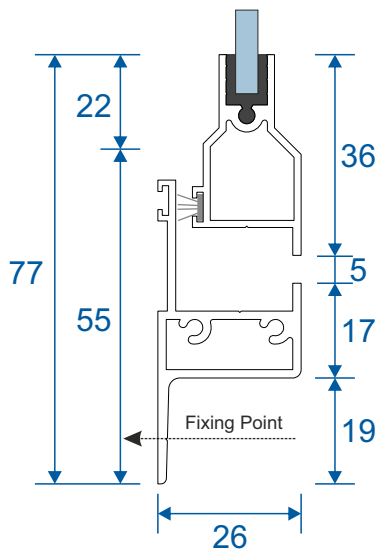

Hinged Units

Economy Odd Leg Section Guide

DURATION
WINDOWS

Contents

Parts

All Parts	3
-----------	---

Sections

Single Side Hung - Butt Hinged	4
Double Side Hung - Butt Hinged	5
Single Side Hung - Friction Hinged	6
Single Top Hung - Friction Hinged	7

Parts

SG93 - Odd Leg Outer Frame

SG69 - Hinged Sash

SG L1 - Meeting Stile

Frame Sections

Single Side Hung Butt Hinge Opener - Face Fix

Single Butt Hinged
Max Opening Angle: 170°±

Frame Sections

Double Side Hung Butt Hinge Opener - Face Fix

Double Butt Hinged
Max Opening Angle: 170°±

Frame Sections

Single Side Hung Friction Hinge Opener - Face Fix

Single Friction Hinged
Max Opening Angle: $65^{\circ} \pm$

Frame Sections

Single Top Hung Friction Hinge Opener - Face Fix

Single Friction Hinged
Max Opening Angle: $65^\circ \pm$

Duration Windows
Thames Development
Charfleets Road
Canvey Island
Essex. SS8 0PQ

sales@duration.co.uk
www.duration.co.uk