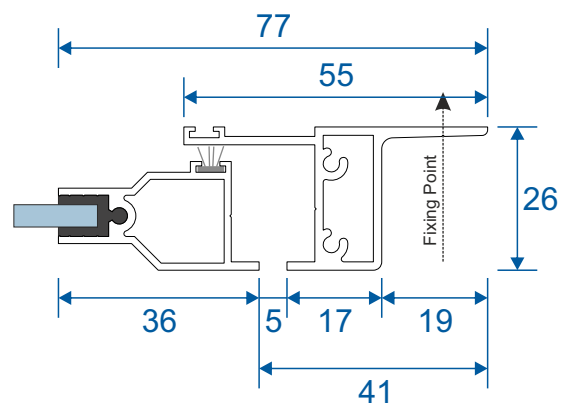

Parts

SG93 - Odd Leg Outer Frame

SG69 - Hinged Sash

SG L1 - Meeting Stile

Frame Sections

Single Side Hung Butt Hinge Opener - Face Fix

Single Butt Hinged
Max Opening Angle: 170°±

Frame Sections

Double Side Hung Butt Hinge Opener - Face Fix

Double Butt Hinged
Max Opening Angle: 170°±

Frame Sections

Single Side Hung Friction Hinge Opener - Face Fix

Single Friction Hinged
Max Opening Angle: $65^{\circ} \pm$

Frame Sections

Single Top Hung Friction Hinge Opener - Face Fix

Single Friction Hinged
Max Opening Angle: $65^\circ \pm$

Duration Windows
Thames Development
Charfleets Road
Canvey Island
Essex. SS8 0PQ

sales@duration.co.uk
www.duration.co.uk