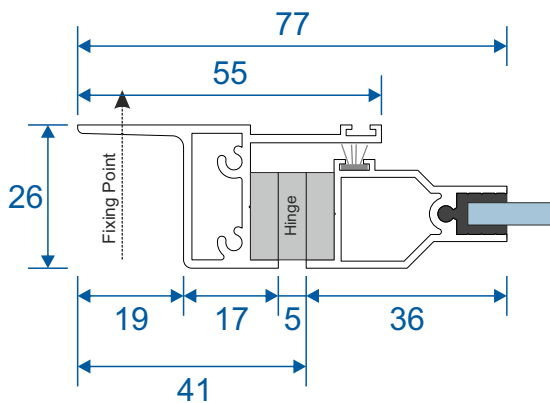

Parts

SG93 - Odd Leg Outer Frame

SG69 - Hinged Sash

SG L1 - Meeting Stile

Frame Sections

Single Side Hung Butt Hinge Opener - Face Fix

Single Butt Hinged
Max Opening Angle: 170°±

Frame Sections

Double Side Hung Butt Hinge Opener - Face Fix

Double Butt Hinged
Max Opening Angle: 170°±

Frame Sections

Single Side Hung Friction Hinge Opener - Face Fix

Single Friction Hinged
Max Opening Angle: $65^{\circ} \pm$

Frame Sections

Single Top Hung Friction Hinge Opener - Face Fix

Single Friction Hinged
Max Opening Angle: $65^\circ \pm$

Duration Windows
Thames Development
Charfleets Road
Canvey Island
Essex. SS8 0PQ

sales@duration.co.uk
www.duration.co.uk