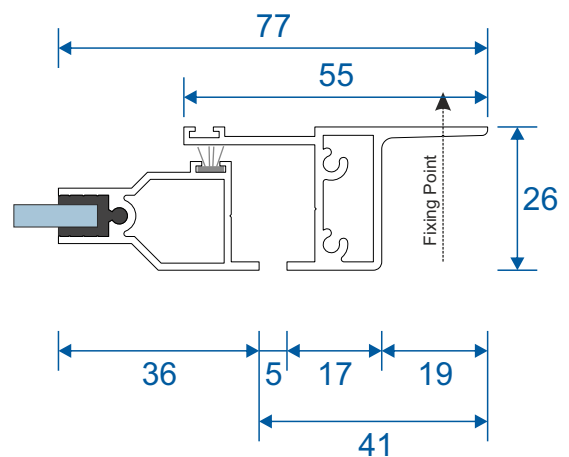

Hinged Units

Economy Odd Leg Section Guide

DURATION
WINDOWS

Contents

Parts

All Parts	3
-----------	---

Sections

Single Side Hung - Butt Hinged	4
Double Side Hung - Butt Hinged	5
Single Side Hung - Friction Hinged	6
Single Top Hung - Friction Hinged	7

Parts

SG93 - Odd Leg Outer Frame

SG69 - Hinged Sash

SG L1 - Meeting Stile

Frame Sections

Single Side Hung Butt Hinge Opener - Face Fix

Single Butt Hinged
Max Opening Angle: 170°±

Frame Sections

Double Side Hung Butt Hinge Opener - Face Fix

Double Butt Hinged
Max Opening Angle: 170°±

Frame Sections

Single Side Hung Friction Hinge Opener - Face Fix

Single Friction Hinged
Max Opening Angle: $65^{\circ} \pm$

Frame Sections

Single Top Hung Friction Hinge Opener - Face Fix

Single Friction Hinged
Max Opening Angle: $65^\circ \pm$

Duration Windows
Thames Development
Charfleets Road
Canvey Island
Essex. SS8 0PQ

sales@duration.co.uk
www.duration.co.uk