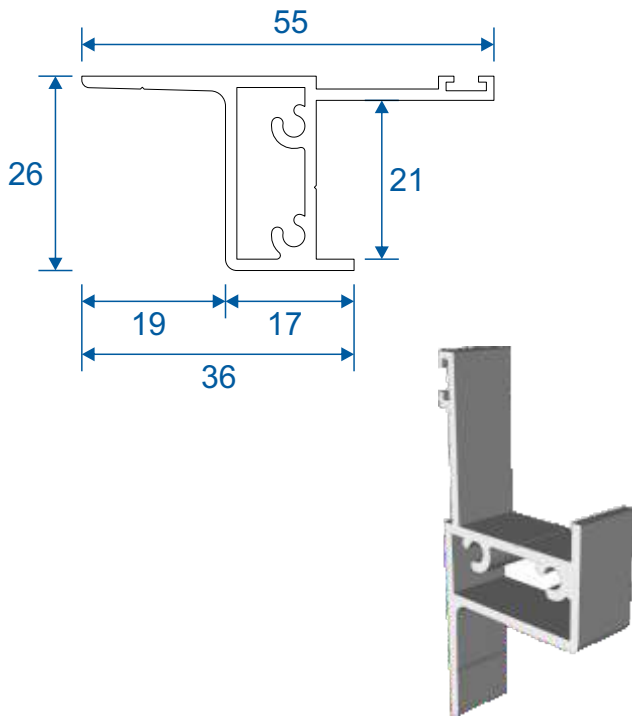

Hinged Units

Economy Odd Leg Section Guide

DURATION
WINDOWS

Contents

Parts

All Parts	3
-----------	---

Sections

Single Side Hung - Butt Hinged	4
Double Side Hung - Butt Hinged	5
Single Side Hung - Friction Hinged	6
Single Top Hung - Friction Hinged	7

Parts

SG93 - Odd Leg Outer Frame

SG69 - Hinged Sash

SG L1 - Meeting Stile

Frame Sections

Single Side Hung Butt Hinge Opener - Face Fix

Single Butt Hinged
Max Opening Angle: 170°±

Frame Sections

Double Side Hung Butt Hinge Opener - Face Fix

Double Butt Hinged
Max Opening Angle: 170°±

Frame Sections

Single Side Hung Friction Hinge Opener - Face Fix

Single Friction Hinged
Max Opening Angle: $65^{\circ} \pm$

Frame Sections

Single Top Hung Friction Hinge Opener - Face Fix

Single Friction Hinged
Max Opening Angle: $65^\circ \pm$

Duration Windows
Thames Development
Charfleets Road
Canvey Island
Essex. SS8 0PQ

sales@duration.co.uk
www.duration.co.uk