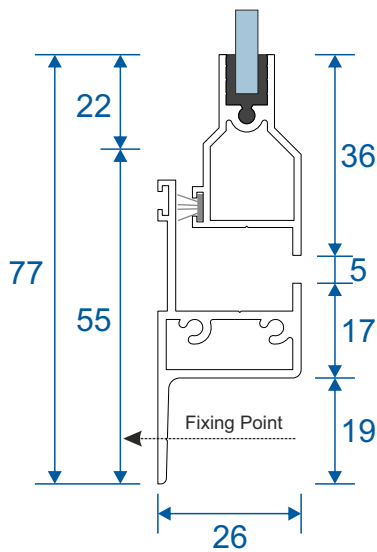

Hinged Units

Economy Odd Leg Section Guide

DURATION
WINDOWS

Contents

Parts

All Parts	3
-----------	---

Sections

Single Side Hung - Butt Hinged	4
Double Side Hung - Butt Hinged	5
Single Side Hung - Friction Hinged	6
Single Top Hung - Friction Hinged	7

Parts

SG93 - Odd Leg Outer Frame

SG69 - Hinged Sash

SG L1 - Meeting Stile

Frame Sections

Single Side Hung Butt Hinge Opener - Face Fix

Single Butt Hinged
Max Opening Angle: 170°±

Frame Sections

Double Side Hung Butt Hinge Opener - Face Fix

Double Butt Hinged
Max Opening Angle: 170°±

Frame Sections

Single Side Hung Friction Hinge Opener - Face Fix

Single Friction Hinged
Max Opening Angle: $65^{\circ} \pm$

Frame Sections

Single Top Hung Friction Hinge Opener - Face Fix

Single Friction Hinged
Max Opening Angle: $65^\circ \pm$

Duration Windows
Thames Development
Charfleets Road
Canvey Island
Essex. SS8 0PQ

sales@duration.co.uk
www.duration.co.uk