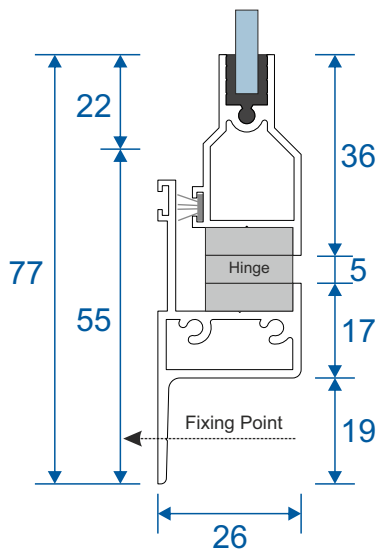

Parts

SG93 - Odd Leg Outer Frame

SG69 - Hinged Sash

SG L1 - Meeting Stile

Frame Sections

Single Side Hung Butt Hinge Opener - Face Fix

Single Butt Hinged
Max Opening Angle: 170°±

Frame Sections

Double Side Hung Butt Hinge Opener - Face Fix

Double Butt Hinged
Max Opening Angle: 170°±

Frame Sections

Single Side Hung Friction Hinge Opener - Face Fix

Single Friction Hinged
Max Opening Angle: $65^{\circ} \pm$

Frame Sections

Single Top Hung Friction Hinge Opener - Face Fix

Single Friction Hinged
Max Opening Angle: $65^\circ \pm$

Duration Windows
Thames Development
Charfleets Road
Canvey Island
Essex. SS8 0PQ

sales@duration.co.uk
www.duration.co.uk