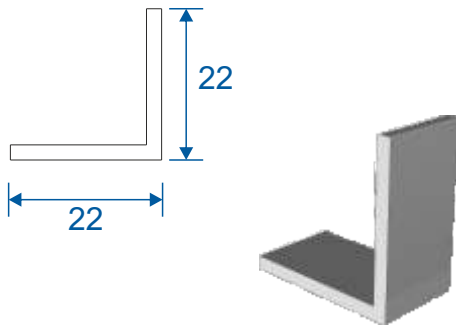

Hinged Units

Economy Odd Leg Section Guide

DURATION
WINDOWS

Contents

Parts

All Parts	3
-----------	---

Sections

Single Side Hung - Butt Hinged	4
Double Side Hung - Butt Hinged	5
Single Side Hung - Friction Hinged	6
Single Top Hung - Friction Hinged	7

Parts

SG93 - Odd Leg Outer Frame

SG69 - Hinged Sash

SG L1 - Meeting Stile

Frame Sections

Single Side Hung Butt Hinge Opener - Face Fix

Single Butt Hinged
Max Opening Angle: 170°±

Frame Sections

Double Side Hung Butt Hinge Opener - Face Fix

Double Butt Hinged
Max Opening Angle: 170°±

Frame Sections

Single Side Hung Friction Hinge Opener - Face Fix

Single Friction Hinged
Max Opening Angle: $65^{\circ} \pm$

Frame Sections

Single Top Hung Friction Hinge Opener - Face Fix

Single Friction Hinged
Max Opening Angle: $65^\circ \pm$

Duration Windows
Thames Development
Charfleets Road
Canvey Island
Essex. SS8 0PQ

sales@duration.co.uk
www.duration.co.uk