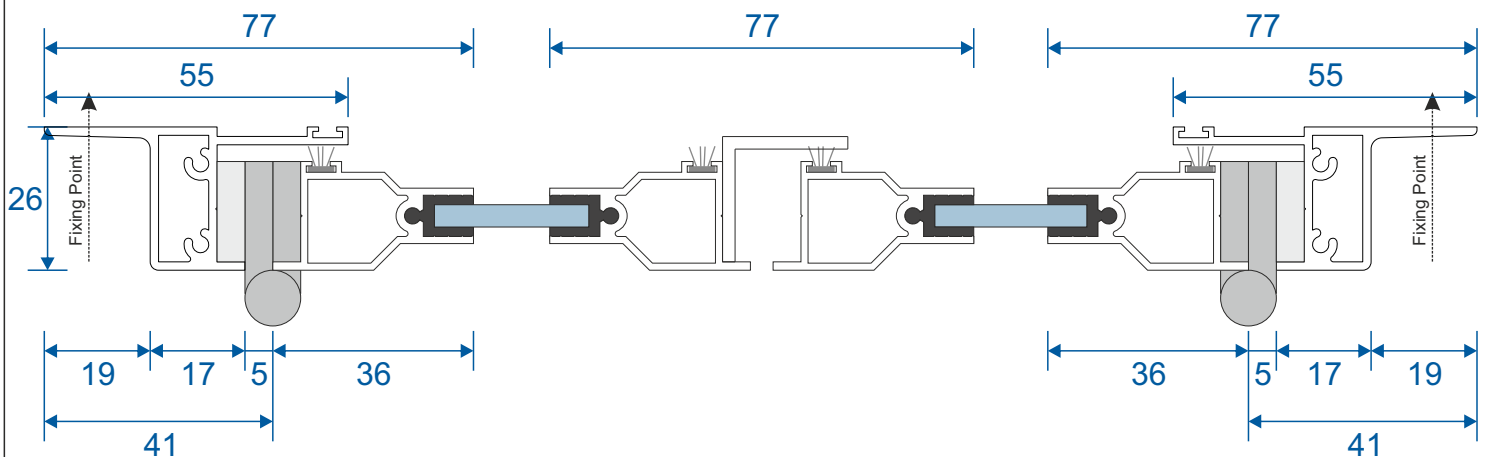

Hinged Units

Economy Odd Leg Section Guide

DURATION
WINDOWS

Contents

Parts

All Parts	3
-----------	---

Sections

Single Side Hung - Butt Hinged	4
Double Side Hung - Butt Hinged	5
Single Side Hung - Friction Hinged	6
Single Top Hung - Friction Hinged	7

Parts

SG93 - Odd Leg Outer Frame

SG69 - Hinged Sash

SG L1 - Meeting Stile

Frame Sections

Single Side Hung Butt Hinge Opener - Face Fix

Single Butt Hinged
Max Opening Angle: 170°±

Frame Sections

Double Side Hung Butt Hinge Opener - Face Fix

Double Butt Hinged
Max Opening Angle: 170°±

Frame Sections

Single Side Hung Friction Hinge Opener - Face Fix

Single Friction Hinged
Max Opening Angle: $65^{\circ} \pm$

Frame Sections

Single Top Hung Friction Hinge Opener - Face Fix

Single Friction Hinged
Max Opening Angle: $65^\circ \pm$

Duration Windows
Thames Development
Charfleets Road
Canvey Island
Essex. SS8 0PQ

sales@duration.co.uk
www.duration.co.uk