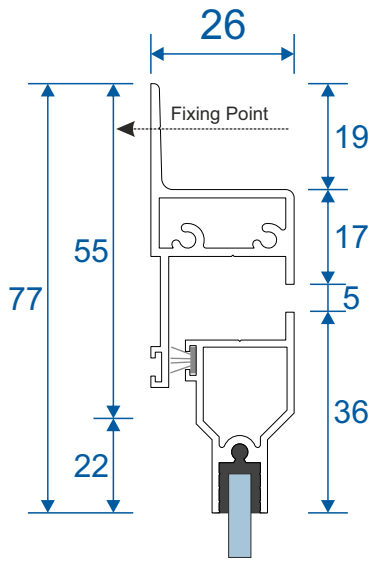

Hinged Units

Economy Odd Leg Section Guide

DURATION
WINDOWS

Contents

Parts

All Parts	3
-----------	---

Sections

Single Side Hung - Butt Hinged	4
Double Side Hung - Butt Hinged	5
Single Side Hung - Friction Hinged	6
Single Top Hung - Friction Hinged	7

Parts

SG93 - Odd Leg Outer Frame

SG69 - Hinged Sash

SG L1 - Meeting Stile

Frame Sections

Single Side Hung Butt Hinge Opener - Face Fix

Single Butt Hinged
Max Opening Angle: 170°±

Frame Sections

Double Side Hung Butt Hinge Opener - Face Fix

Double Butt Hinged
Max Opening Angle: 170°±

Frame Sections

Single Side Hung Friction Hinge Opener - Face Fix

Single Friction Hinged
Max Opening Angle: $65^{\circ} \pm$

Frame Sections

Single Top Hung Friction Hinge Opener - Face Fix

Single Friction Hinged
Max Opening Angle: $65^\circ \pm$

Duration Windows
Thames Development
Charfleets Road
Canvey Island
Essex. SS8 0PQ

sales@duration.co.uk
www.duration.co.uk