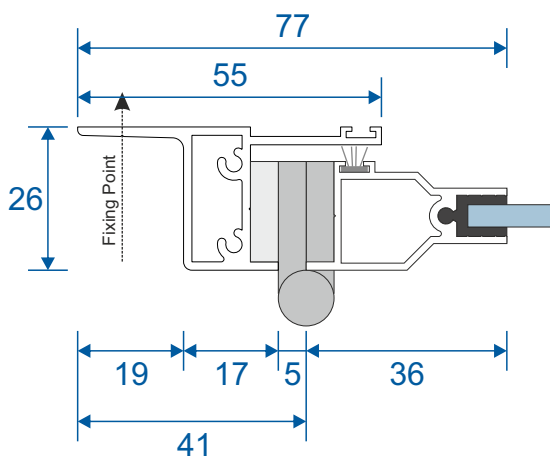

Hinged Units

Economy Odd Leg Section Guide

DURATION
WINDOWS

Contents

Parts

All Parts	3
-----------	---

Sections

Single Side Hung - Butt Hinged	4
Double Side Hung - Butt Hinged	5
Single Side Hung - Friction Hinged	6
Single Top Hung - Friction Hinged	7

Parts

SG93 - Odd Leg Outer Frame

SG69 - Hinged Sash

SG L1 - Meeting Stile

Frame Sections

Single Side Hung Butt Hinge Opener - Face Fix

Single Butt Hinged
Max Opening Angle: 170°±

Frame Sections

Double Side Hung Butt Hinge Opener - Face Fix

Double Butt Hinged
Max Opening Angle: 170°±

Frame Sections

Single Side Hung Friction Hinge Opener - Face Fix

Single Friction Hinged
Max Opening Angle: $65^{\circ} \pm$

Frame Sections

Single Top Hung Friction Hinge Opener - Face Fix

Single Friction Hinged
Max Opening Angle: $65^\circ \pm$

Duration Windows
Thames Development
Charfleets Road
Canvey Island
Essex. SS8 0PQ

sales@duration.co.uk
www.duration.co.uk