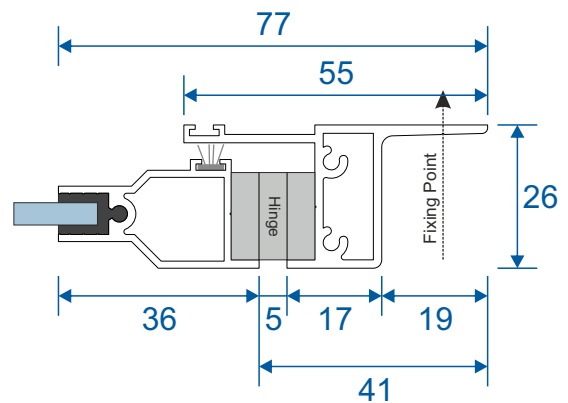

Parts

SG93 - Odd Leg Outer Frame

SG69 - Hinged Sash

SG L1 - Meeting Stile

Frame Sections

Single Side Hung Butt Hinge Opener - Face Fix

Single Butt Hinged
Max Opening Angle: 170°±

Frame Sections

Double Side Hung Butt Hinge Opener - Face Fix

Double Butt Hinged
Max Opening Angle: 170°±

Frame Sections

Single Side Hung Friction Hinge Opener - Face Fix

Single Friction Hinged
Max Opening Angle: $65^{\circ} \pm$

Frame Sections

Single Top Hung Friction Hinge Opener - Face Fix

Single Friction Hinged
Max Opening Angle: $65^\circ \pm$

Duration Windows
Thames Development
Charfleets Road
Canvey Island
Essex. SS8 0PQ

sales@duration.co.uk
www.duration.co.uk