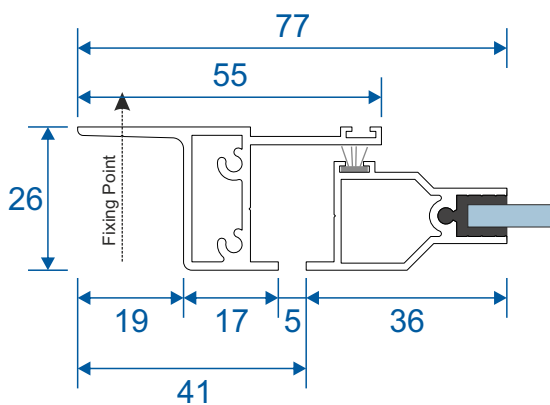

Parts

SG93 - Odd Leg Outer Frame

SG69 - Hinged Sash

SG L1 - Meeting Stile

Frame Sections

Single Side Hung Butt Hinge Opener - Face Fix

Single Butt Hinged
Max Opening Angle: 170°±

Frame Sections

Double Side Hung Butt Hinge Opener - Face Fix

Double Butt Hinged
Max Opening Angle: 170°±

Frame Sections

Single Side Hung Friction Hinge Opener - Face Fix

Single Friction Hinged
Max Opening Angle: $65^{\circ} \pm$

Frame Sections

Single Top Hung Friction Hinge Opener - Face Fix

Single Friction Hinged
Max Opening Angle: $65^\circ \pm$

Duration Windows
Thames Development
Charfleets Road
Canvey Island
Essex. SS8 0PQ

sales@duration.co.uk
www.duration.co.uk