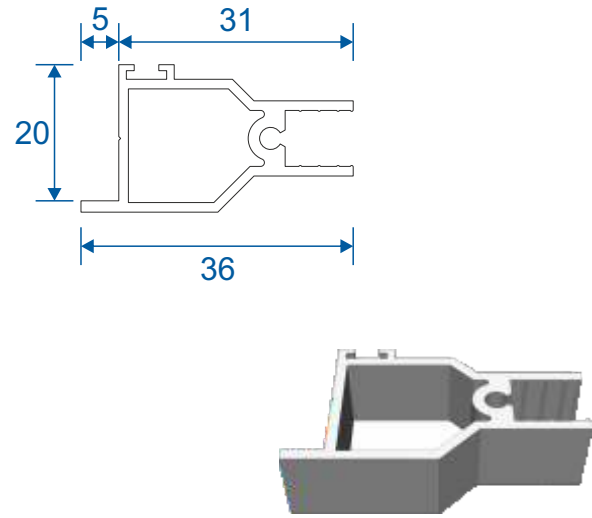

Hinged Units

Economy Odd Leg Section Guide

DURATION
WINDOWS

Contents

Parts

All Parts	3
-----------	---

Sections

Single Side Hung - Butt Hinged	4
Double Side Hung - Butt Hinged	5
Single Side Hung - Friction Hinged	6
Single Top Hung - Friction Hinged	7

Parts

SG93 - Odd Leg Outer Frame

SG69 - Hinged Sash

SG L1 - Meeting Stile

Frame Sections

Single Side Hung Butt Hinge Opener - Face Fix

Single Butt Hinged
Max Opening Angle: 170°±

Frame Sections

Double Side Hung Butt Hinge Opener - Face Fix

Double Butt Hinged
Max Opening Angle: 170°±

Frame Sections

Single Side Hung Friction Hinge Opener - Face Fix

Single Friction Hinged
Max Opening Angle: $65^{\circ} \pm$

Frame Sections

Single Top Hung Friction Hinge Opener - Face Fix

Single Friction Hinged
Max Opening Angle: $65^\circ \pm$

Duration Windows
Thames Development
Charfleets Road
Canvey Island
Essex. SS8 0PQ

sales@duration.co.uk
www.duration.co.uk