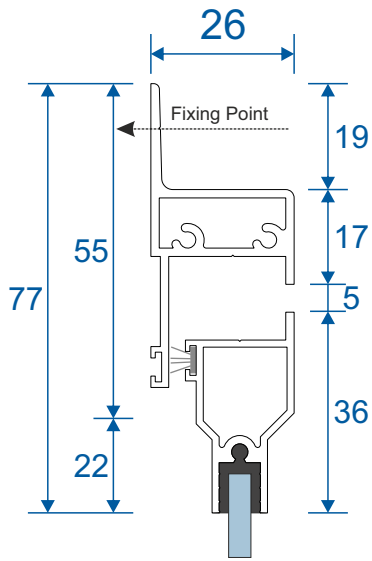

Hinged Units

Economy Odd Leg Section Guide

DURATION
WINDOWS

Contents

Parts

All Parts	3
-----------	---

Sections

Single Side Hung - Butt Hinged	4
Double Side Hung - Butt Hinged	5
Single Side Hung - Friction Hinged	6
Single Top Hung - Friction Hinged	7

Parts

SG93 - Odd Leg Outer Frame

SG69 - Hinged Sash

SG L1 - Meeting Stile

Frame Sections

Single Side Hung Butt Hinge Opener - Face Fix

Single Butt Hinged
Max Opening Angle: 170°±

Frame Sections

Double Side Hung Butt Hinge Opener - Face Fix

Double Butt Hinged
Max Opening Angle: 170°±

Frame Sections

Single Side Hung Friction Hinge Opener - Face Fix

Single Friction Hinged
Max Opening Angle: $65^{\circ} \pm$

Frame Sections

Single Top Hung Friction Hinge Opener - Face Fix

Single Friction Hinged
Max Opening Angle: $65^\circ \pm$

Duration Windows
Thames Development
Charfleets Road
Canvey Island
Essex. SS8 0PQ

sales@duration.co.uk
www.duration.co.uk