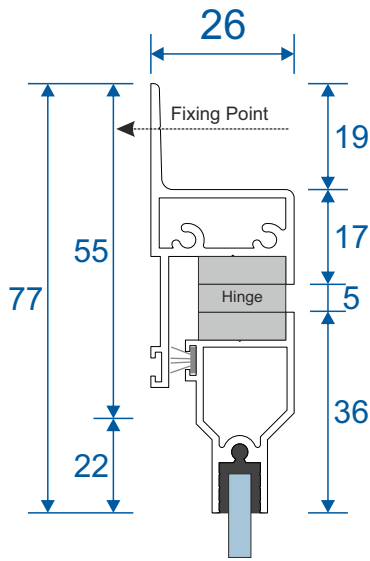

Parts

SG93 - Odd Leg Outer Frame

SG69 - Hinged Sash

SG L1 - Meeting Stile

Frame Sections

Single Side Hung Butt Hinge Opener - Face Fix

Single Butt Hinged
Max Opening Angle: 170°±

Frame Sections

Double Side Hung Butt Hinge Opener - Face Fix

Double Butt Hinged
Max Opening Angle: 170°±

Frame Sections

Single Side Hung Friction Hinge Opener - Face Fix

Single Friction Hinged
Max Opening Angle: $65^{\circ} \pm$

Frame Sections

Single Top Hung Friction Hinge Opener - Face Fix

Single Friction Hinged
Max Opening Angle: $65^\circ \pm$

Duration Windows
Thames Development
Charfleets Road
Canvey Island
Essex. SS8 0PQ

sales@duration.co.uk
www.duration.co.uk