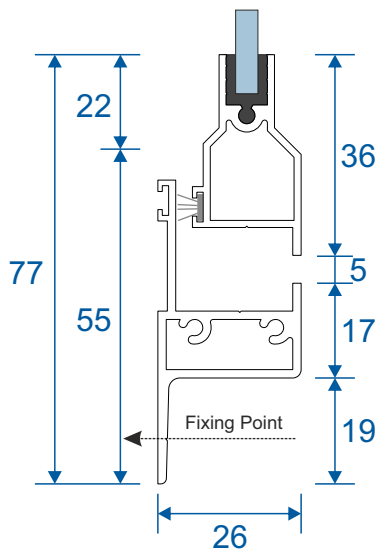

Hinged Units

Economy Odd Leg Section Guide

DURATION
WINDOWS

Contents

Parts

All Parts	3
-----------	---

Sections

Single Side Hung - Butt Hinged	4
Double Side Hung - Butt Hinged	5
Single Side Hung - Friction Hinged	6
Single Top Hung - Friction Hinged	7

Parts

SG93 - Odd Leg Outer Frame

SG69 - Hinged Sash

SG L1 - Meeting Stile

Frame Sections

Single Side Hung Butt Hinge Opener - Face Fix

Single Butt Hinged
Max Opening Angle: 170°±

Frame Sections

Double Side Hung Butt Hinge Opener - Face Fix

Double Butt Hinged
Max Opening Angle: 170°±

Frame Sections

Single Side Hung Friction Hinge Opener - Face Fix

Single Friction Hinged
Max Opening Angle: $65^{\circ} \pm$

Frame Sections

Single Top Hung Friction Hinge Opener - Face Fix

Single Friction Hinged
Max Opening Angle: $65^\circ \pm$

Duration Windows
Thames Development
Charfleets Road
Canvey Island
Essex. SS8 0PQ

sales@duration.co.uk
www.duration.co.uk