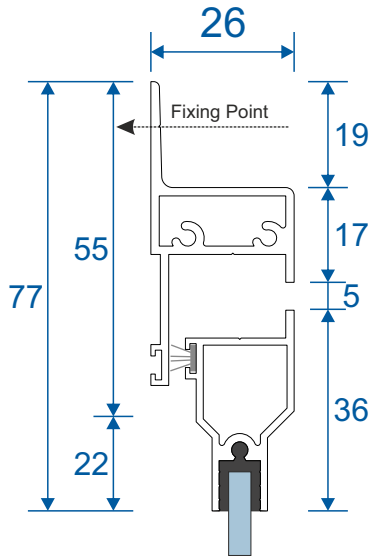

Hinged Units

Economy Odd Leg Section Guide

DURATION
WINDOWS

Contents

Parts

All Parts	3
-----------	---

Sections

Single Side Hung - Butt Hinged	4
Double Side Hung - Butt Hinged	5
Single Side Hung - Friction Hinged	6
Single Top Hung - Friction Hinged	7

Parts

SG93 - Odd Leg Outer Frame

SG69 - Hinged Sash

SG L1 - Meeting Stile

Frame Sections

Single Side Hung Butt Hinge Opener - Face Fix

Single Butt Hinged
Max Opening Angle: 170°±

Frame Sections

Double Side Hung Butt Hinge Opener - Face Fix

Double Butt Hinged
Max Opening Angle: 170°±

Frame Sections

Single Side Hung Friction Hinge Opener - Face Fix

Single Friction Hinged
Max Opening Angle: $65^{\circ} \pm$

Frame Sections

Single Top Hung Friction Hinge Opener - Face Fix

Single Friction Hinged
Max Opening Angle: $65^\circ \pm$

Duration Windows
Thames Development
Charfleets Road
Canvey Island
Essex. SS8 0PQ

sales@duration.co.uk
www.duration.co.uk